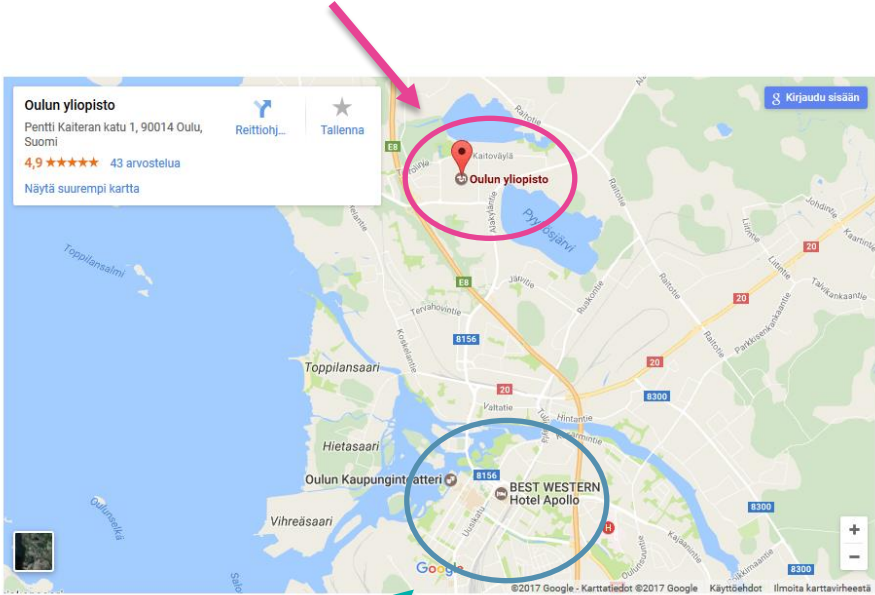

University of Oulu on the map

University of Oulu locates 5 km to the North from the city center.

Oulu City Center

Hotels and busses

Many kind of accommodations are available in the Oulu region, from large international hotel chains to atmospheric local lodging.

Additional information about the hotels, travelling and cultural occasions in Oulu region can be found from the [visit oulu website](#) and [city of Oulu websites](#).

Below is a list of some hotels located in the center. The hotels are marked in [Google Maps](#) and they are situated along the good local public transportation connections. See information of the overall connections [here](#). University is located (Pentti Kaiterankatu 1) approximately 5 km to the North of City Center.